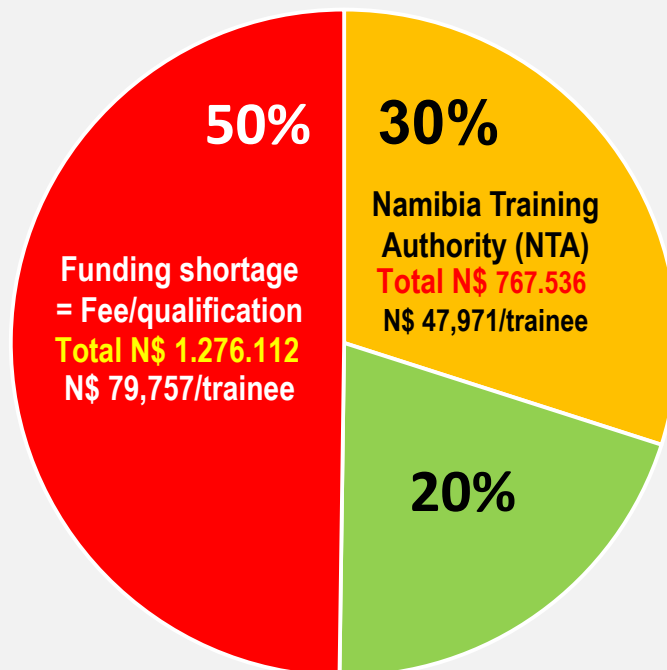

Level 3 training cost 2019 + 2020 (18 months) **N\$160 228 per trainee**

Wolwedans Foundation
Total N\$ 520.000
N\$ 32,500/trainee