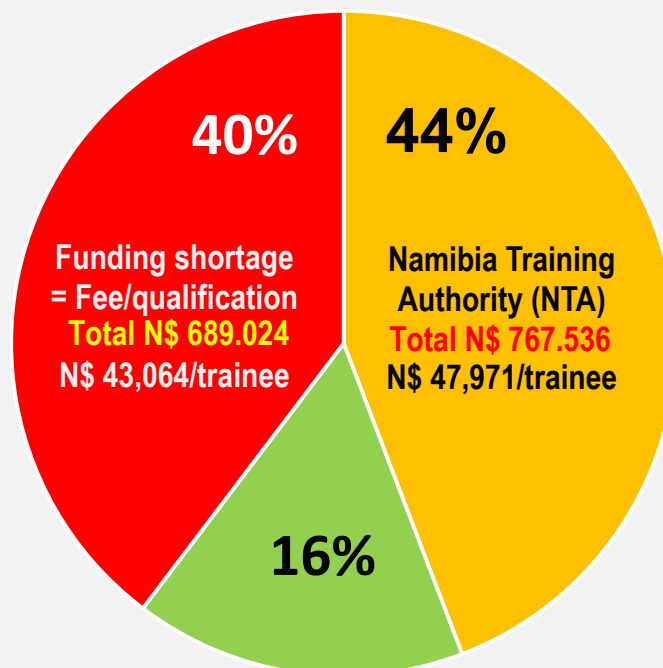

Level 2 training cost 2019 (12 months) **N\$108 535 per trainee**

Wolwedans Foundation
N\$ 17,500 per trainee

Total N\$ 280.000